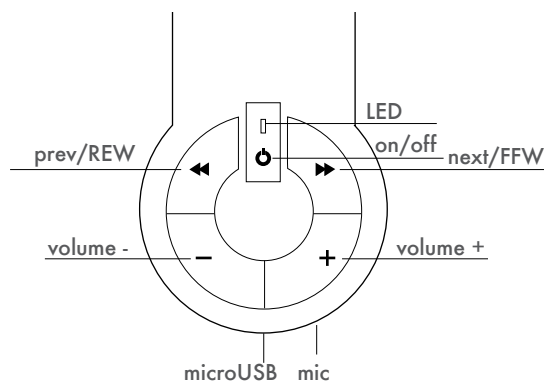

All logos and trademarks are registered and property of their respective owners.